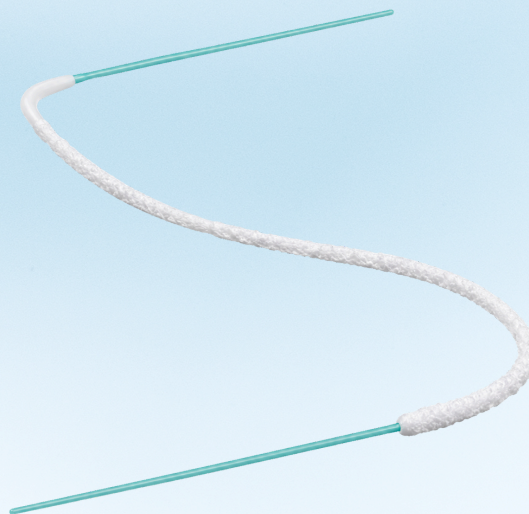

# Bridge & Implant Floss

- Designed for Advanced Oral Care – Effectively cleans around bridges, implants, and orthodontic appliances where standard floss can't reach
- Dual-Action Cleaning System – Threader tip for easy access, spongy floss for wide spaces, and regular floss for below the gumline
- Gentle on Restorations – Soft fibers remove plaque and debris without irritating gums or damaging dental work
- Versatile Use – Ideal for bridges, implants, orthodontics, and wide interproximal spaces